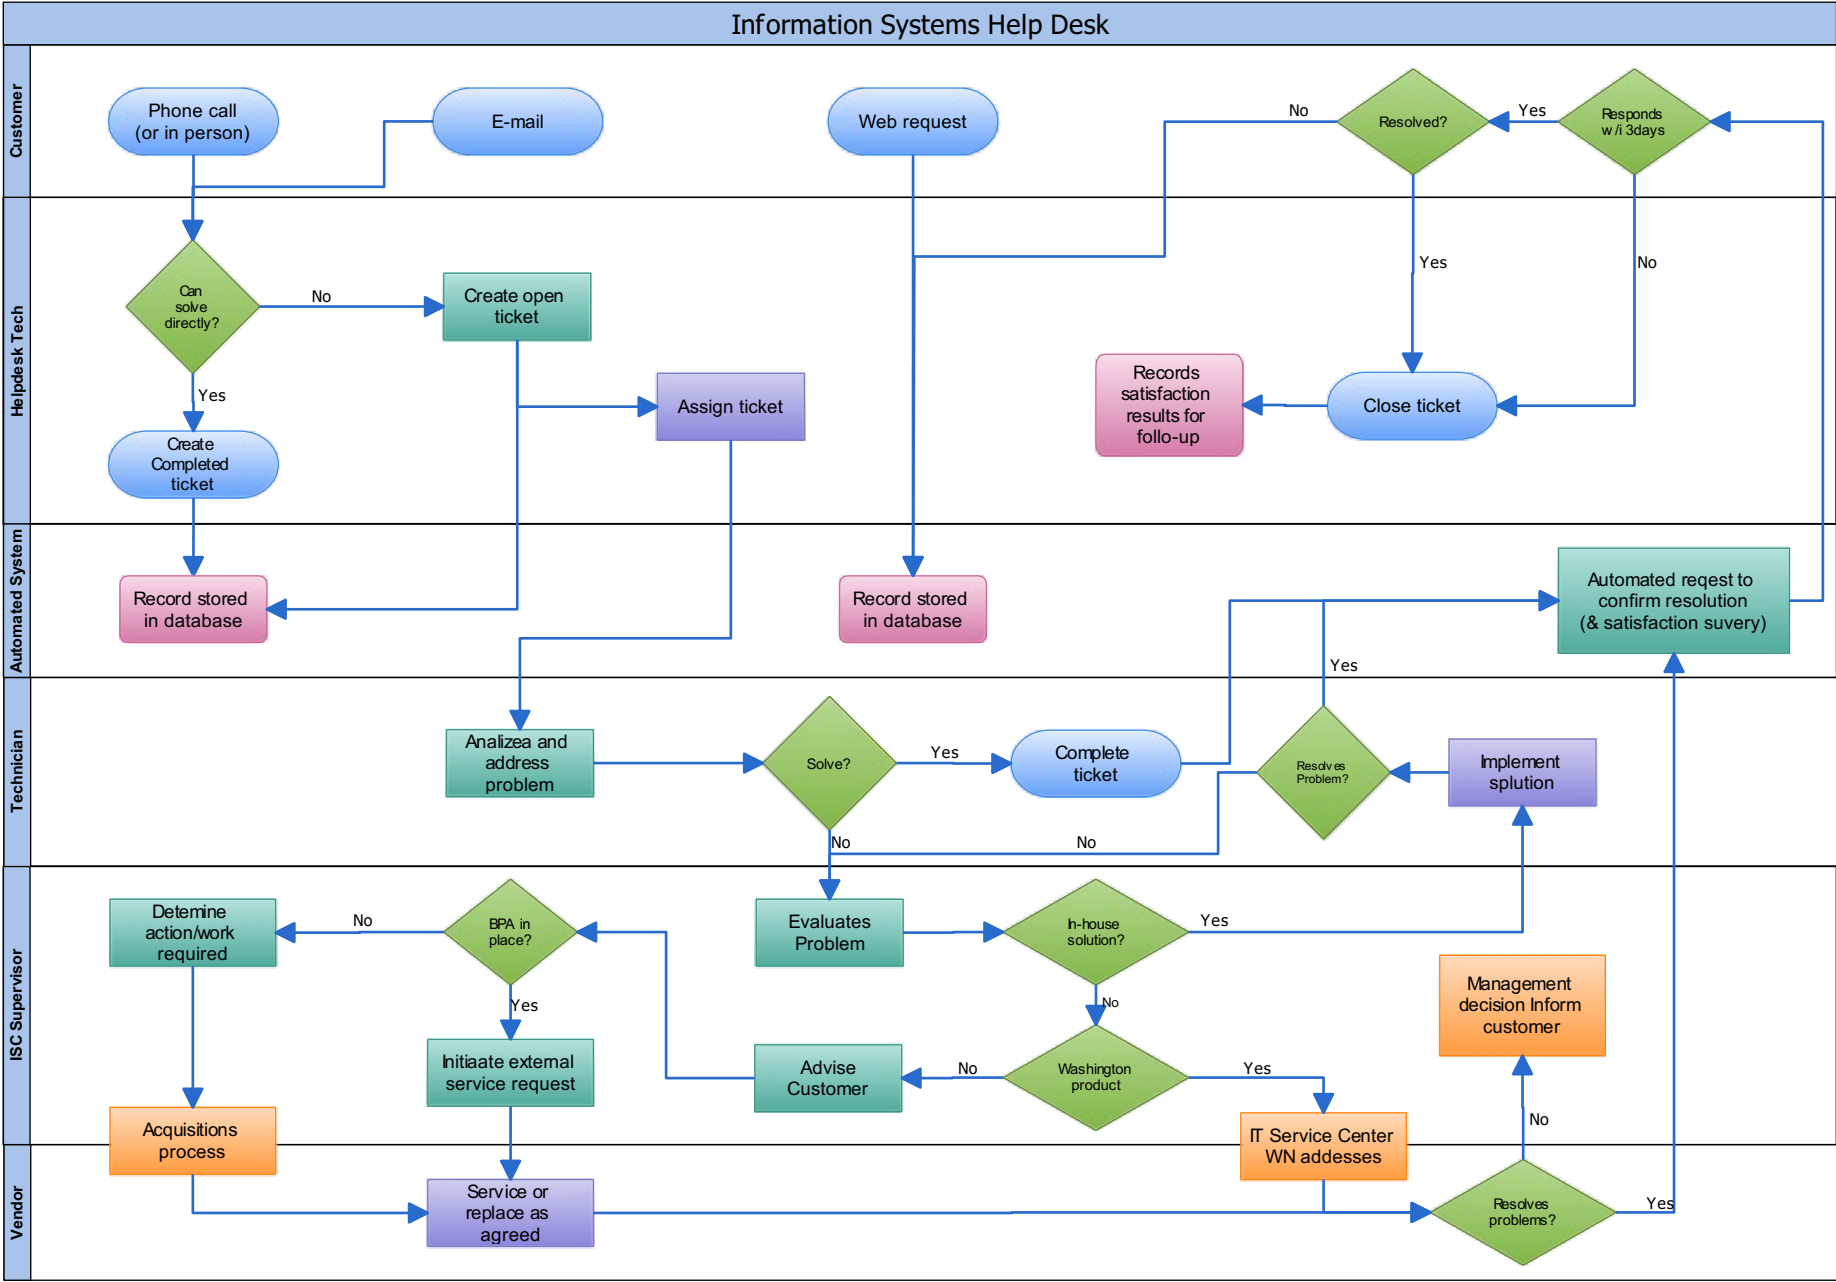

Examples - Flowchart - Information Systems Help Desk